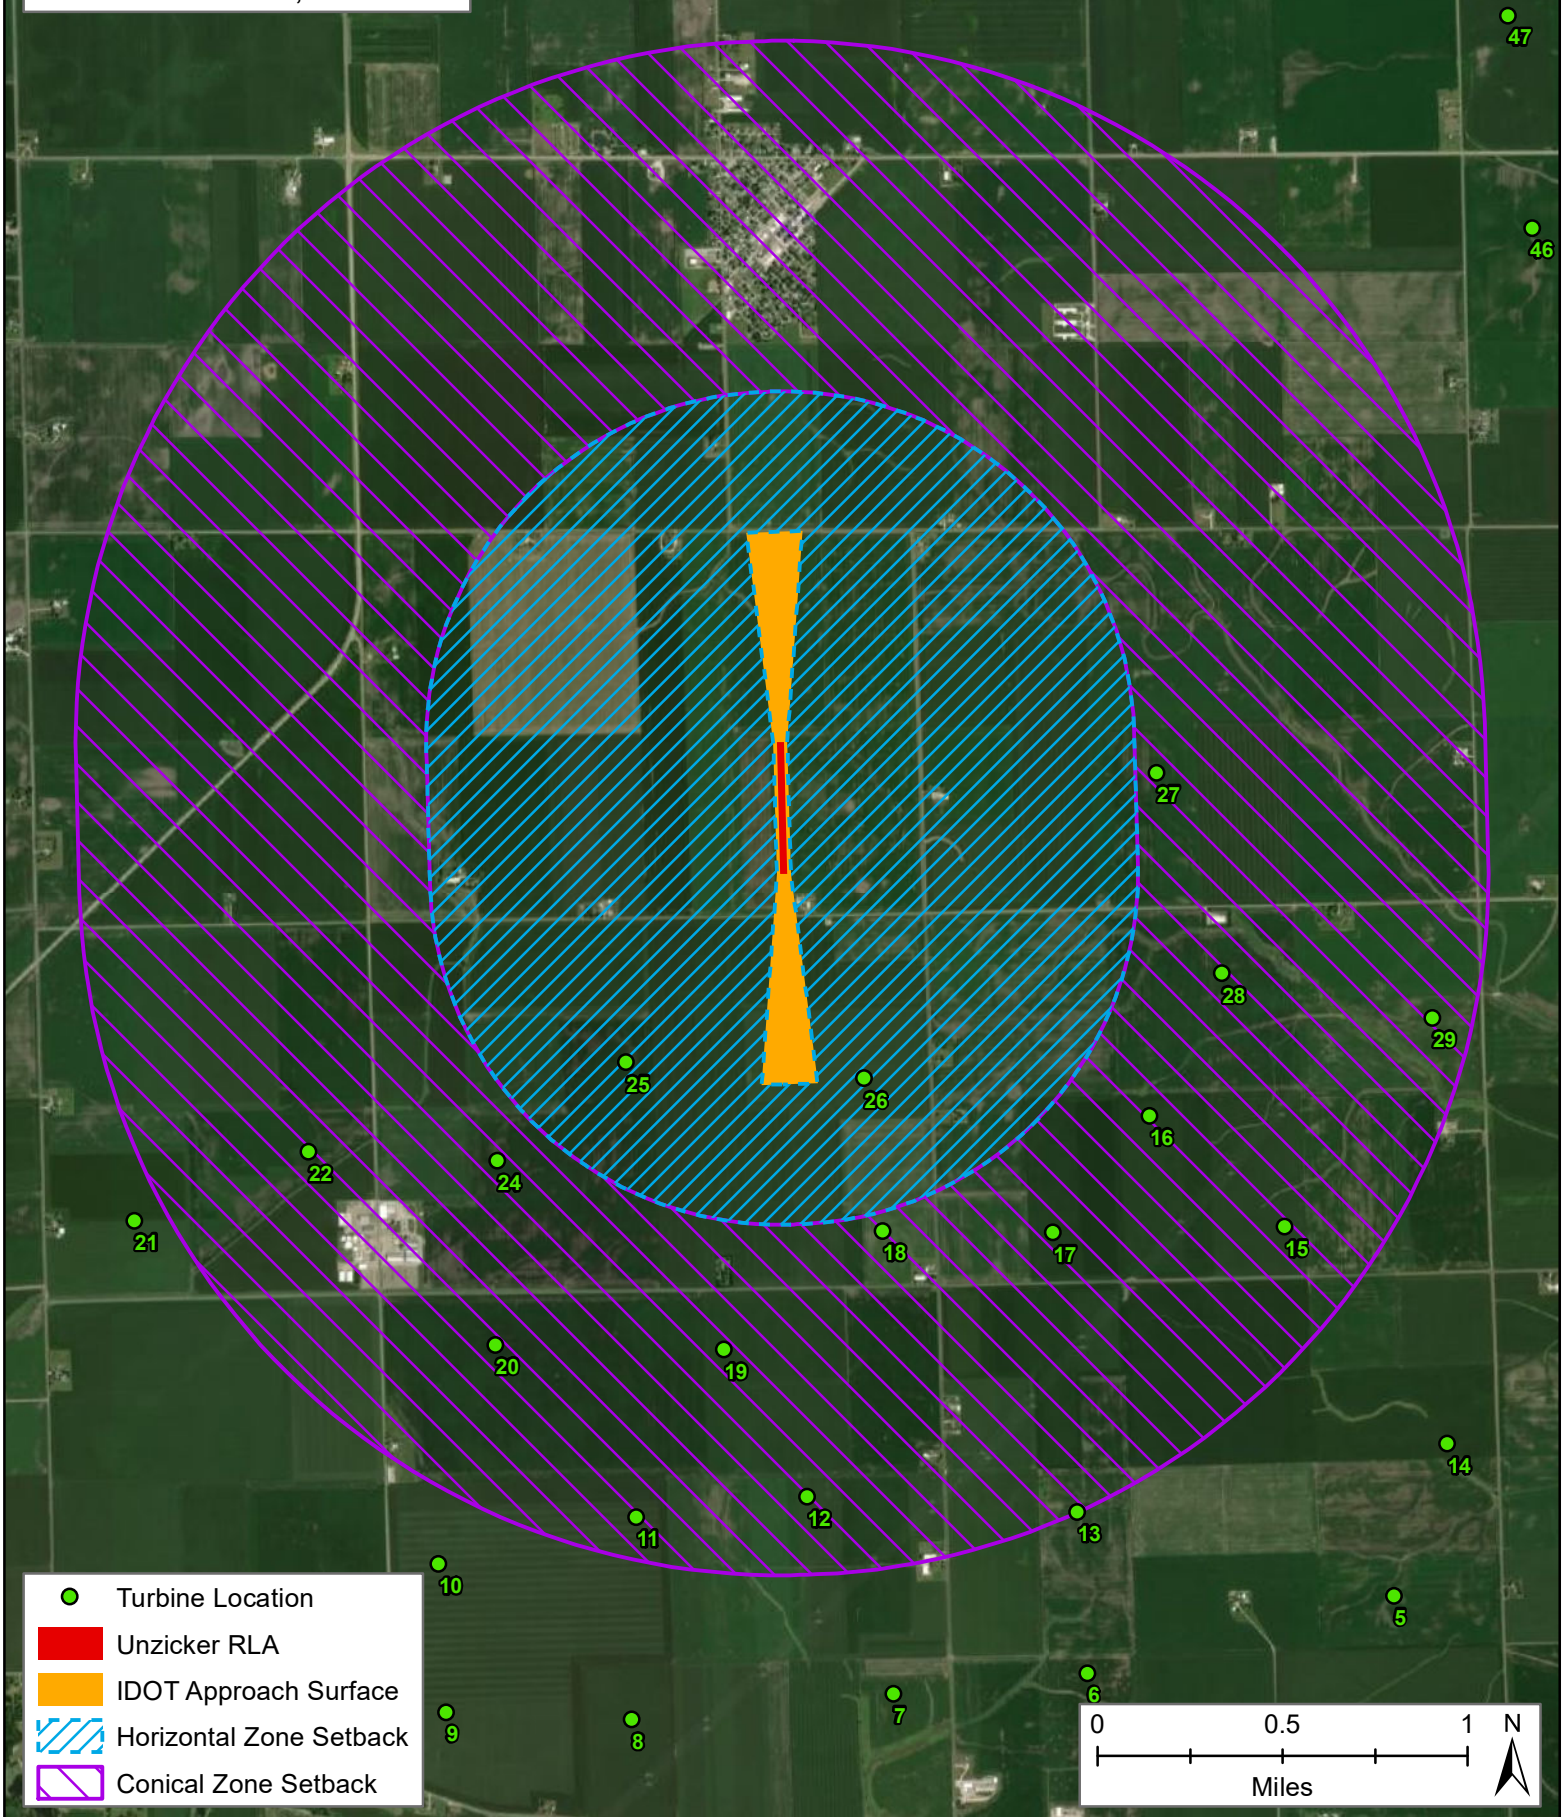

**Unzicker
Restricted Landing Area**
Panther Grove Wind Project
Woodford County, IL
October 12th, 2020

- Turbine Location
- Unzicker RLA
- IDOT Approach Surface
- Horizontal Zone Setback
- Conical Zone Setback