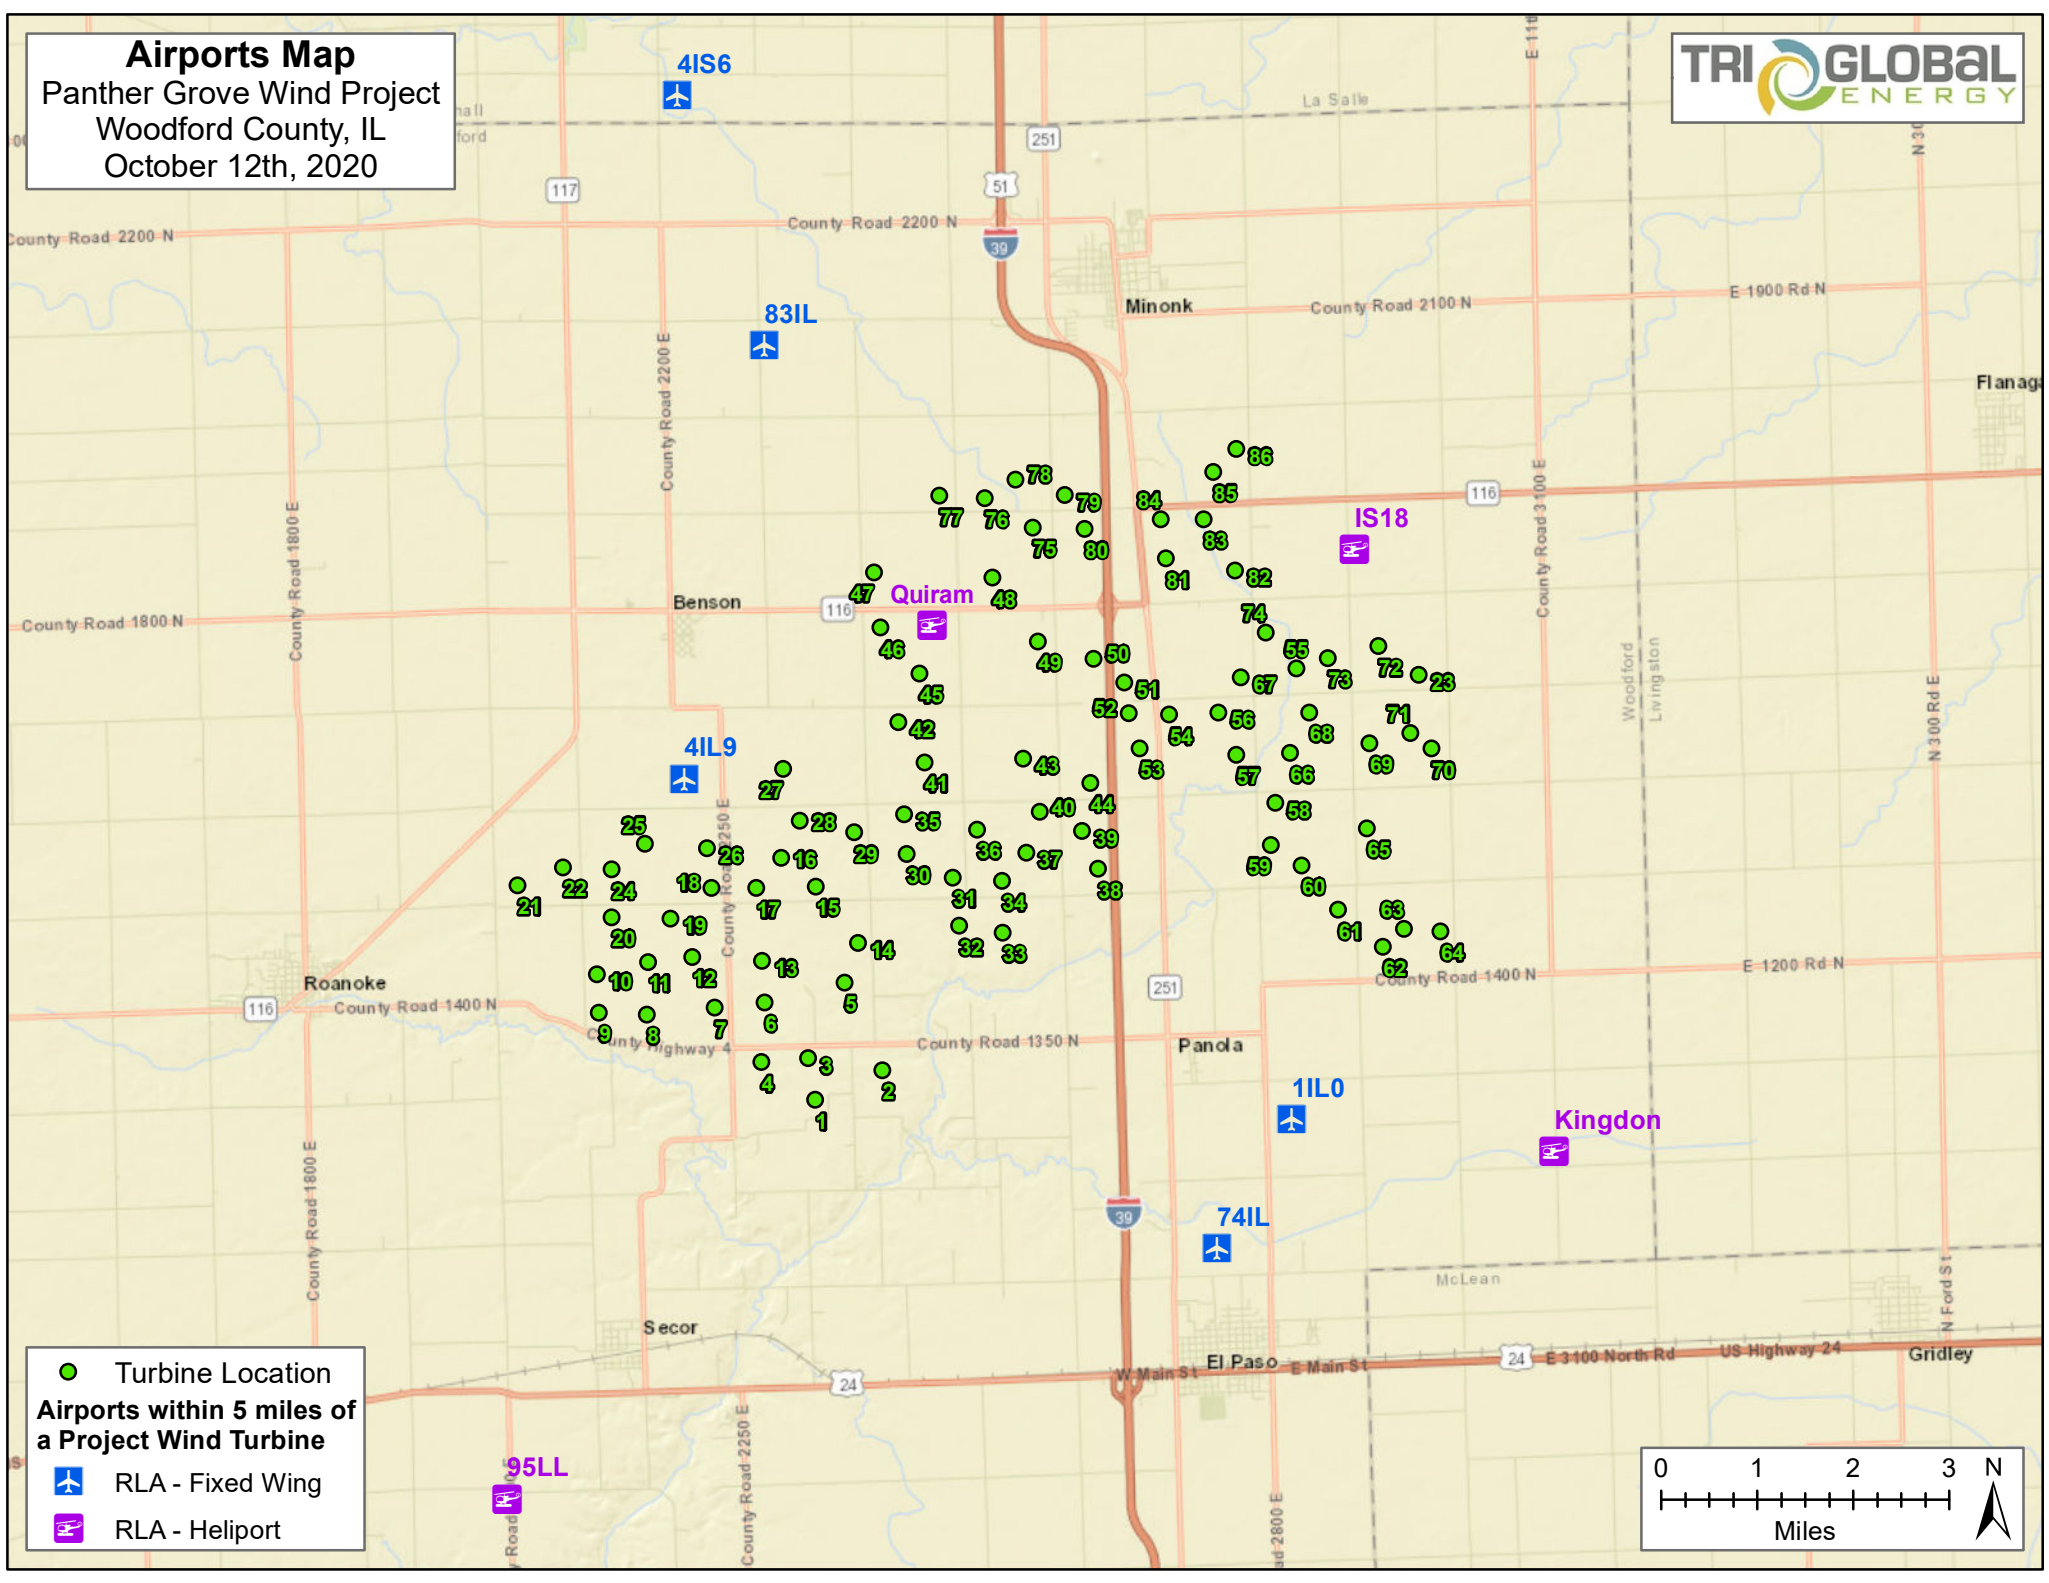

Airports Map

Panther Grove Wind Project
Woodford County, IL
October 12th, 2020

- Turbine Location
- RLA - Fixed Wing
- RLA - Heliport